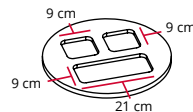

Item Code	Description	Colour	Material
WB-1261-BLA	Waste separation bin 40 L	Black	Epoxy
WB-1261-SSSTL		Satin stainless steel	Stainless steel 430
WB-1271-BLA	Waste separation bin 60 L	Black	Epoxy
WB-1271-SSSTL		Satin stainless steel	Stainless steel 430